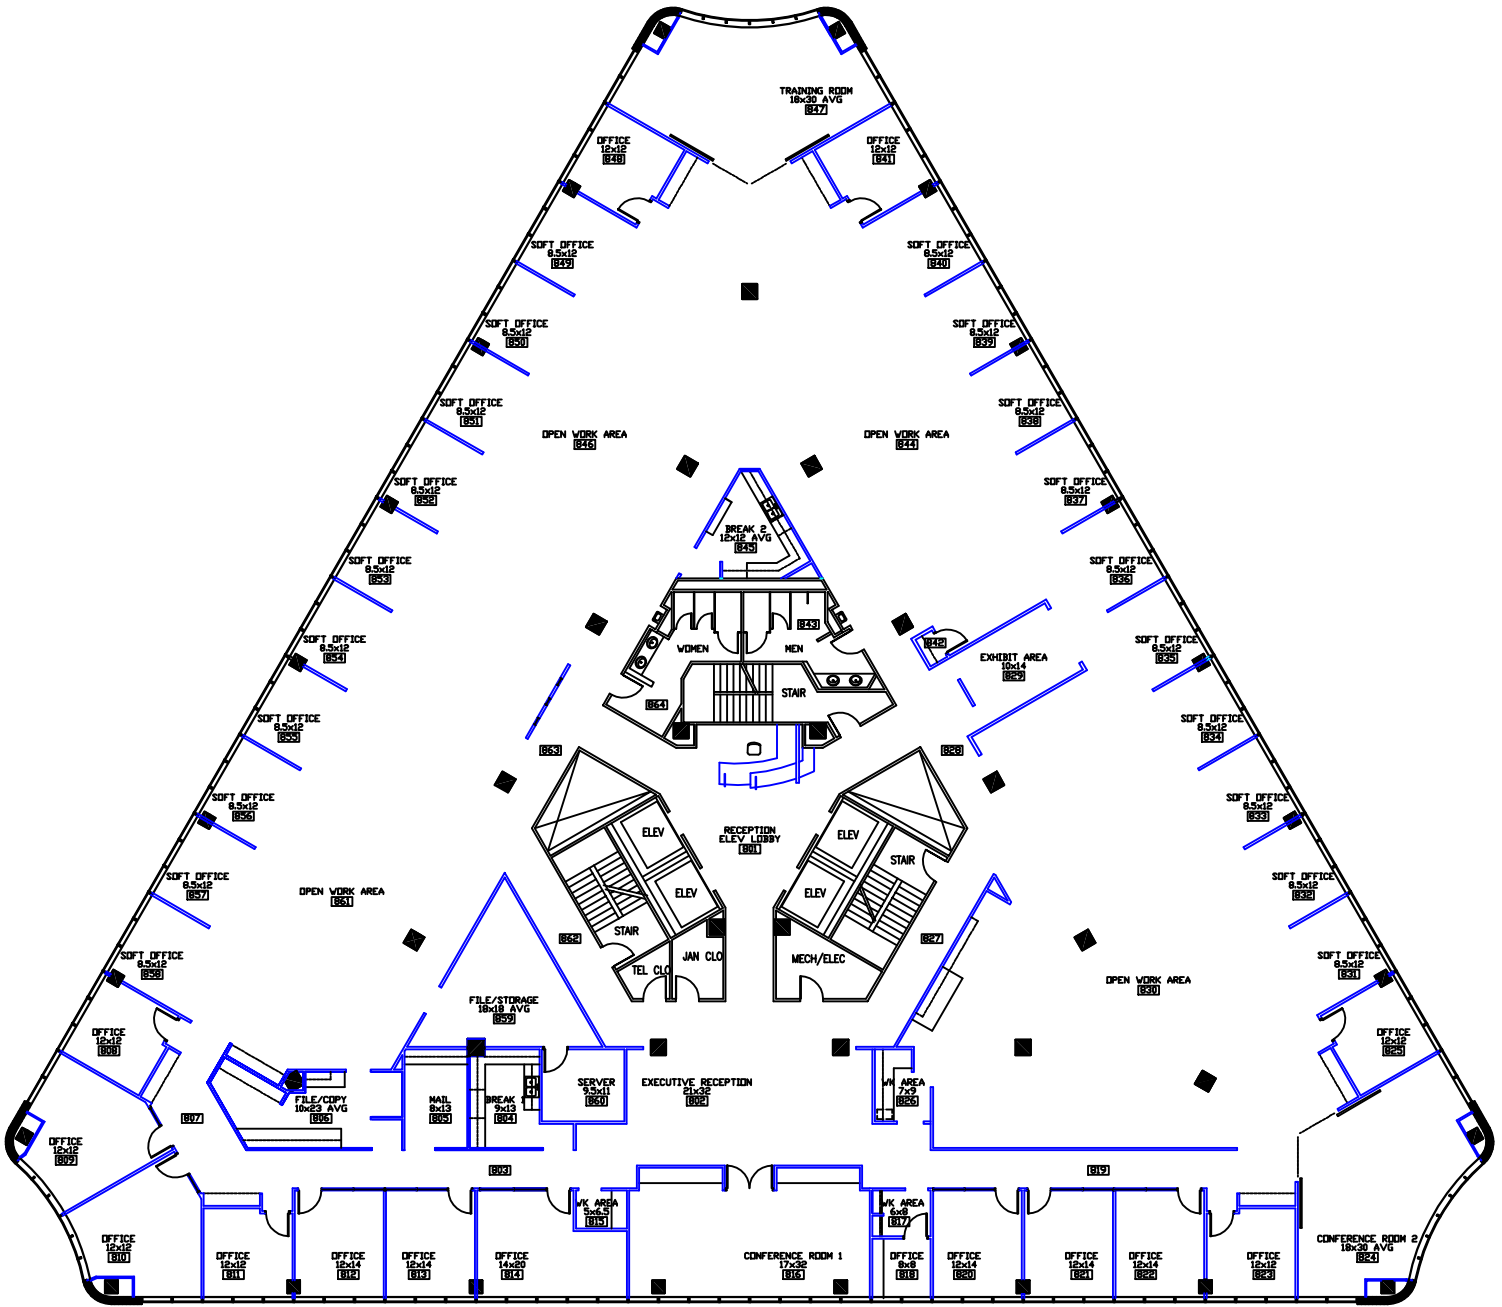

ONE
 MOCKINGBIRD PLAZA
 1420 W. MOCKINGBIRD
 DALLAS, TEXAS

NORTH

OFFICE PLAN, SUITE 800

NO SCALE

EXISTING

NOTE: ALL ROOM DIMENSIONS ARE APPROXIMATE

19,998 RENTABLE SQ FT