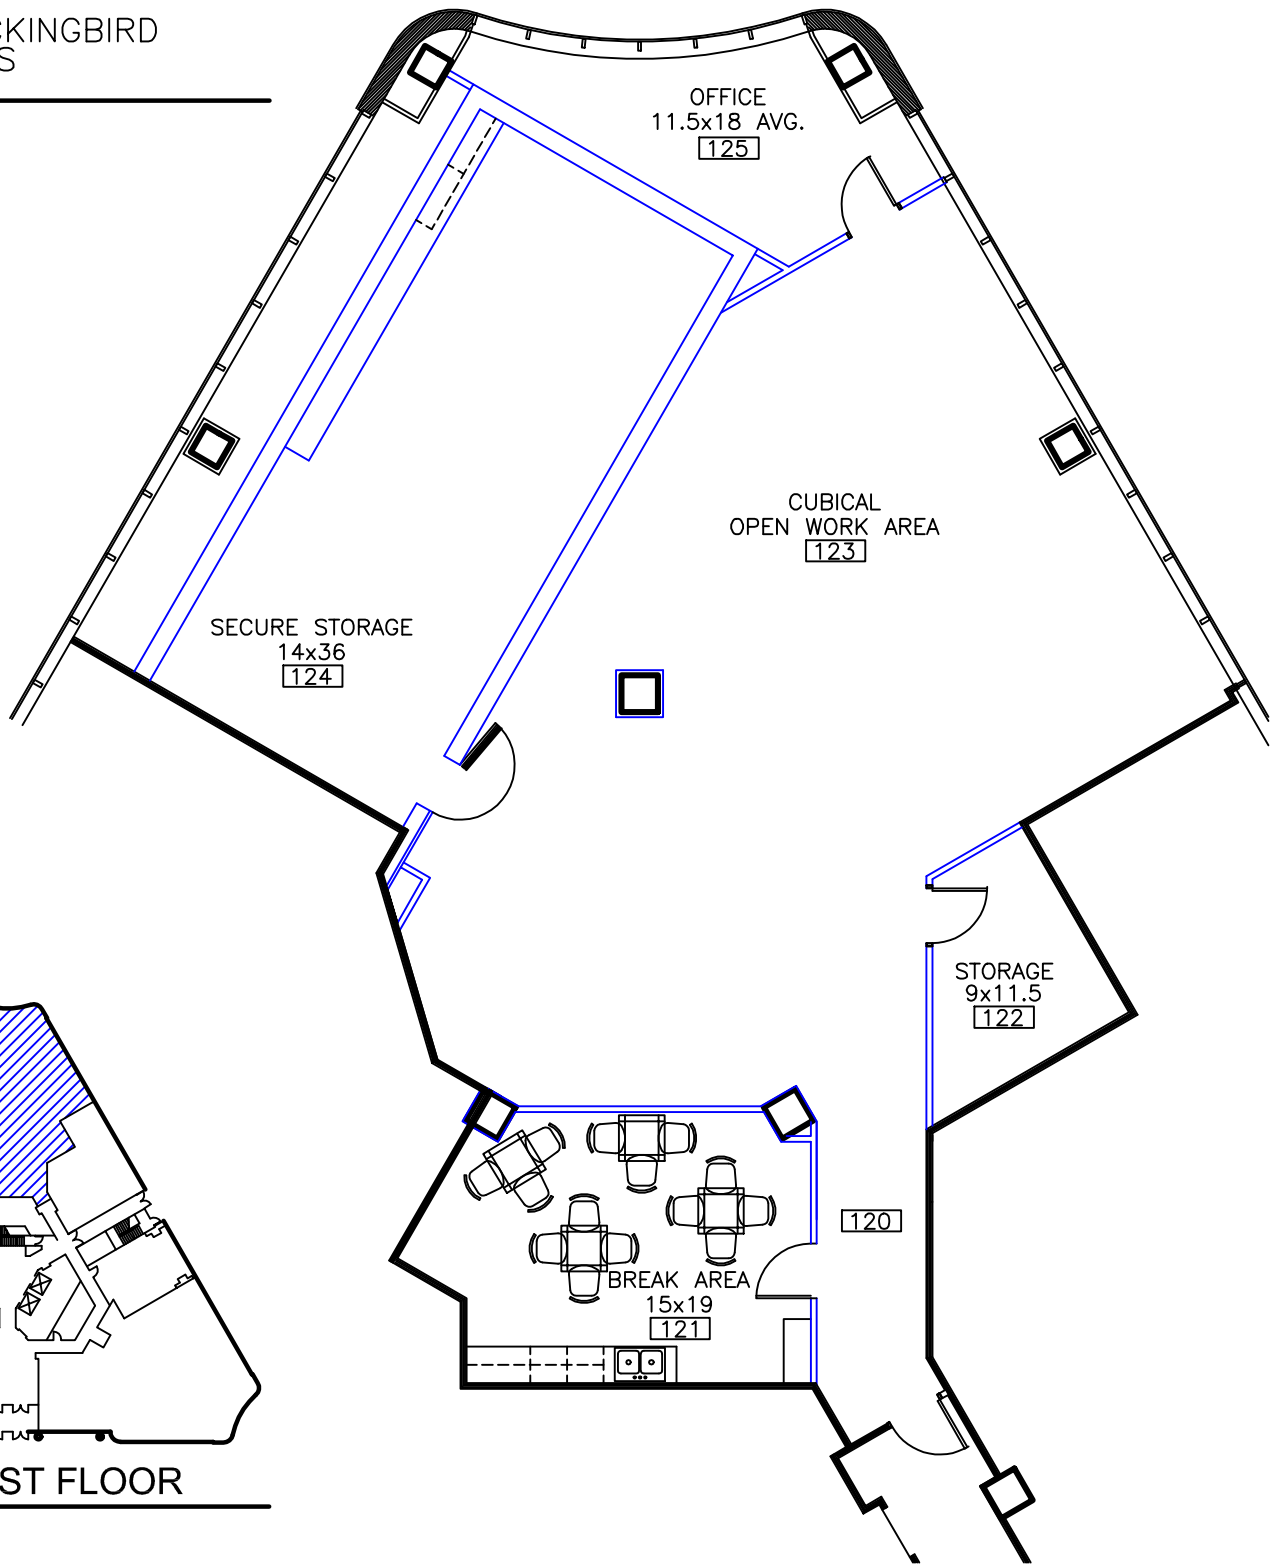

ONE
MOCKINGBIRD PLAZA

1420 W. MOCKINGBIRD
DALLAS, TEXAS

KEY PLAN - 1ST FLOOR

NO SCALE

NORTH

OFFICE PLAN, SUITE 120

NO SCALE

EXISTING

NOTE: ALL ROOM DIMENSIONS ARE APPROXIMATE

4,127 RENTABLE SQ FT