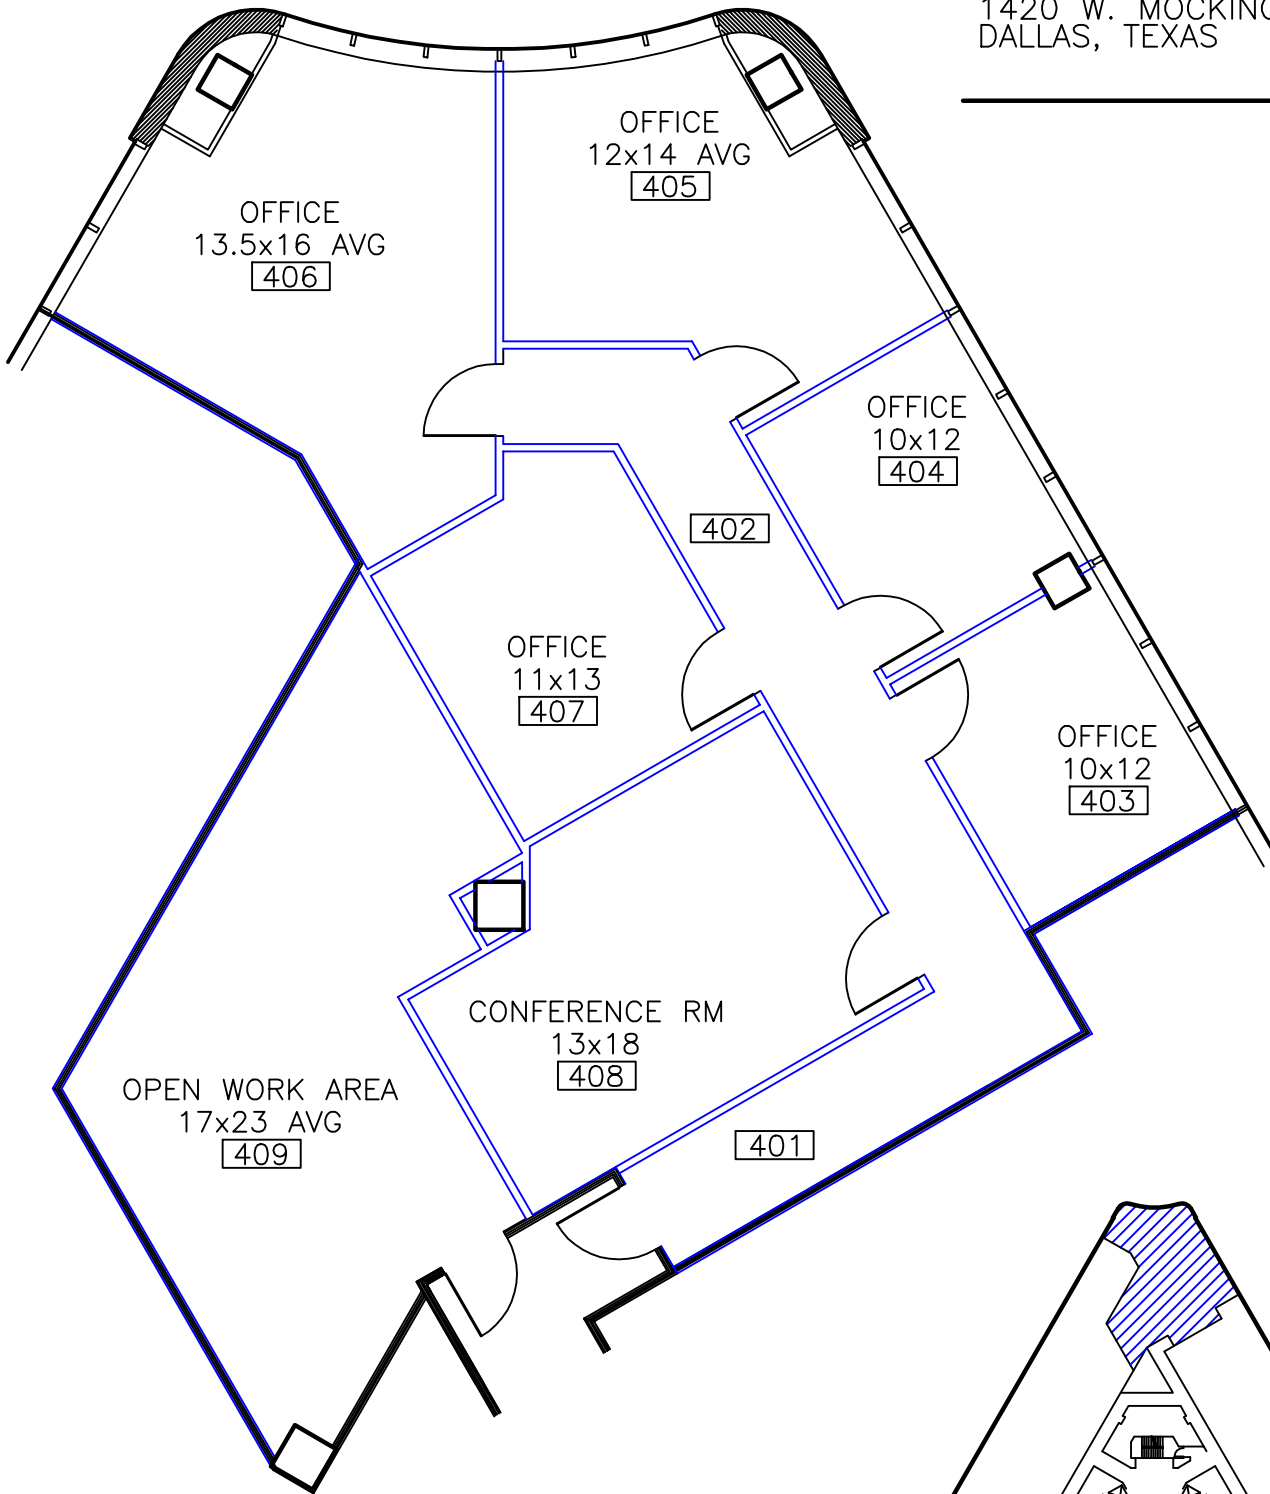

ONE  
MOCKINGBIRD PLAZA  
1420 W. MOCKINGBIRD  
DALLAS, TEXAS

NORTH

## OFFICE PLAN, SUITE 410

SCALE: 1/8"=1'-0"

EXISTING - A

NOTE: ALL ROOM DIMENSIONS ARE APPROXIMATE

2,079 RENTABLE SQ FT

## KEY PLAN - 4TH FLOOR

NO SCALE