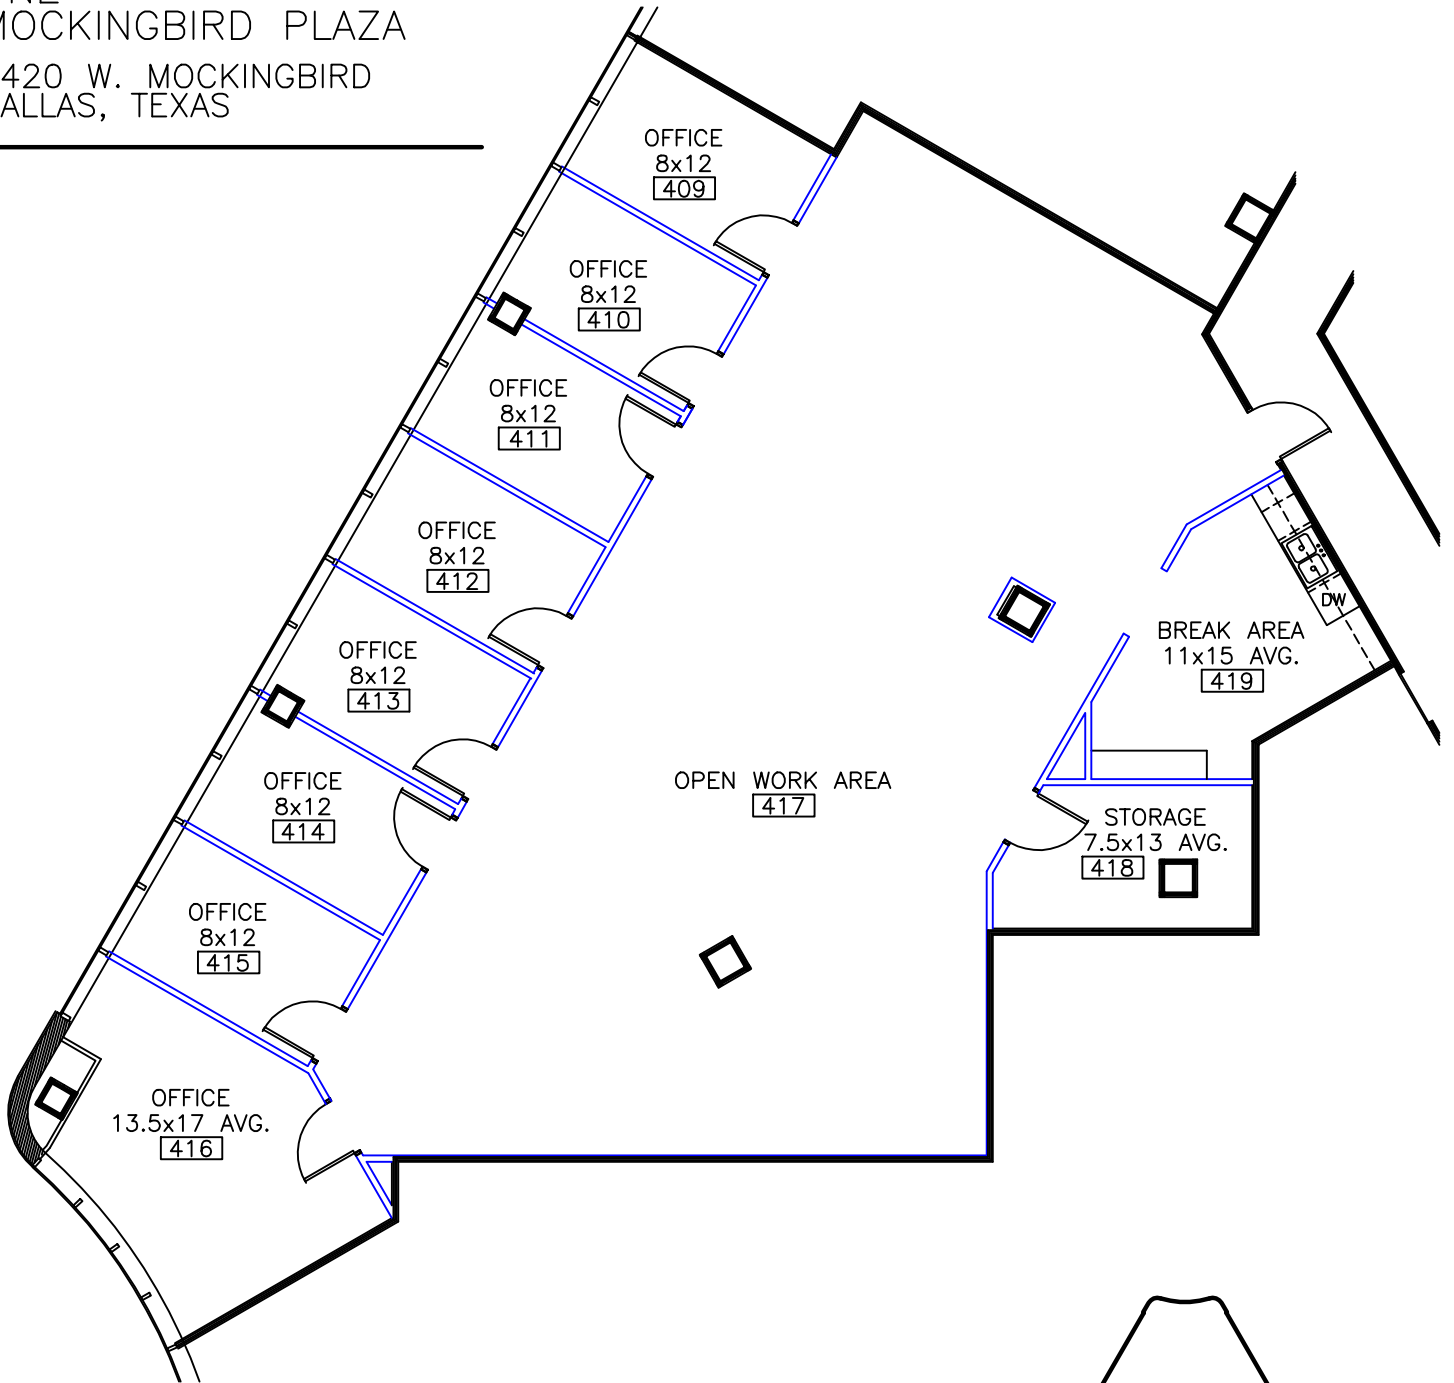

ONE
MOCKINGBIRD PLAZA
1420 W. MOCKINGBIRD
DALLAS, TEXAS

OFFICE PLAN, SUITE 430

NO SCALE

EXISTING

NOTE: ALL ROOM DIMENSIONS ARE APPROXIMATE

3,157 RENTABLE SQ FT

KEY PLAN - 4TH FLOOR

NO SCALE