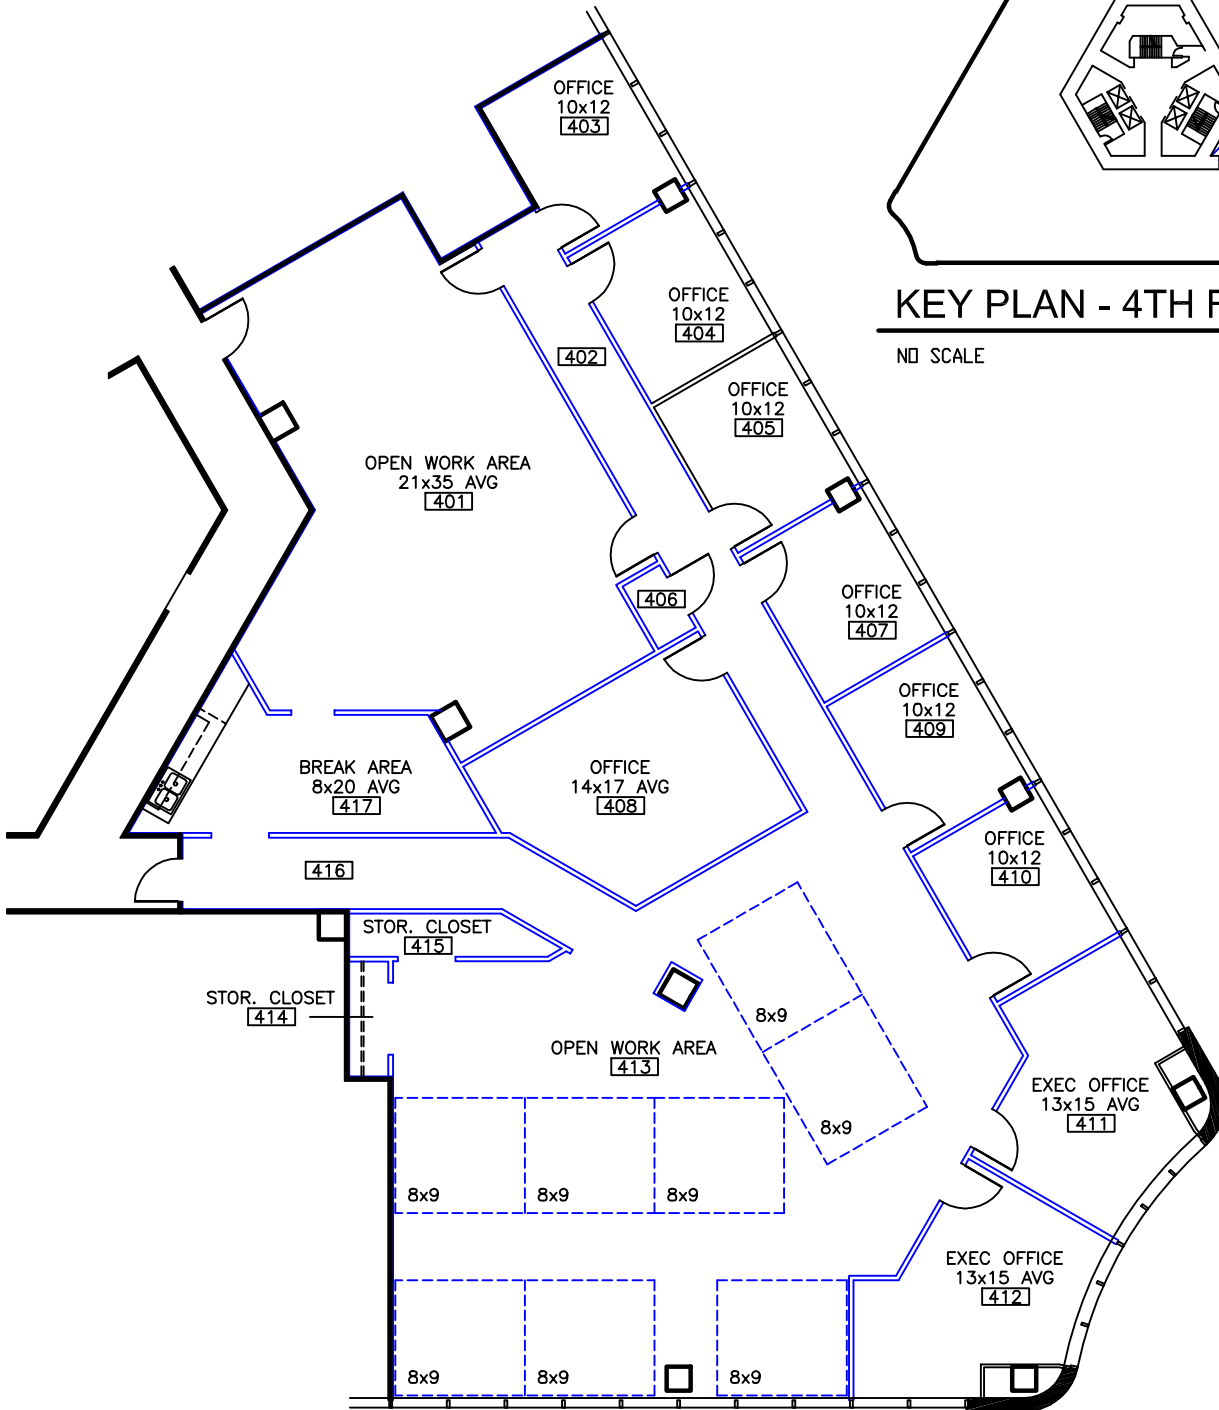

ONE
MOCKINGBIRD PLAZA
1420 W. MOCKINGBIRD
DALLAS, TEXAS

KEY PLAN - 4TH FLOOR

NO SCALE

NORTH

OFFICE PLAN, SUITE 460

NO SCALE

EXISTING

NOTE: ALL ROOM DIMENSIONS ARE APPROXIMATE

4,865 RENTABLE SQ FT