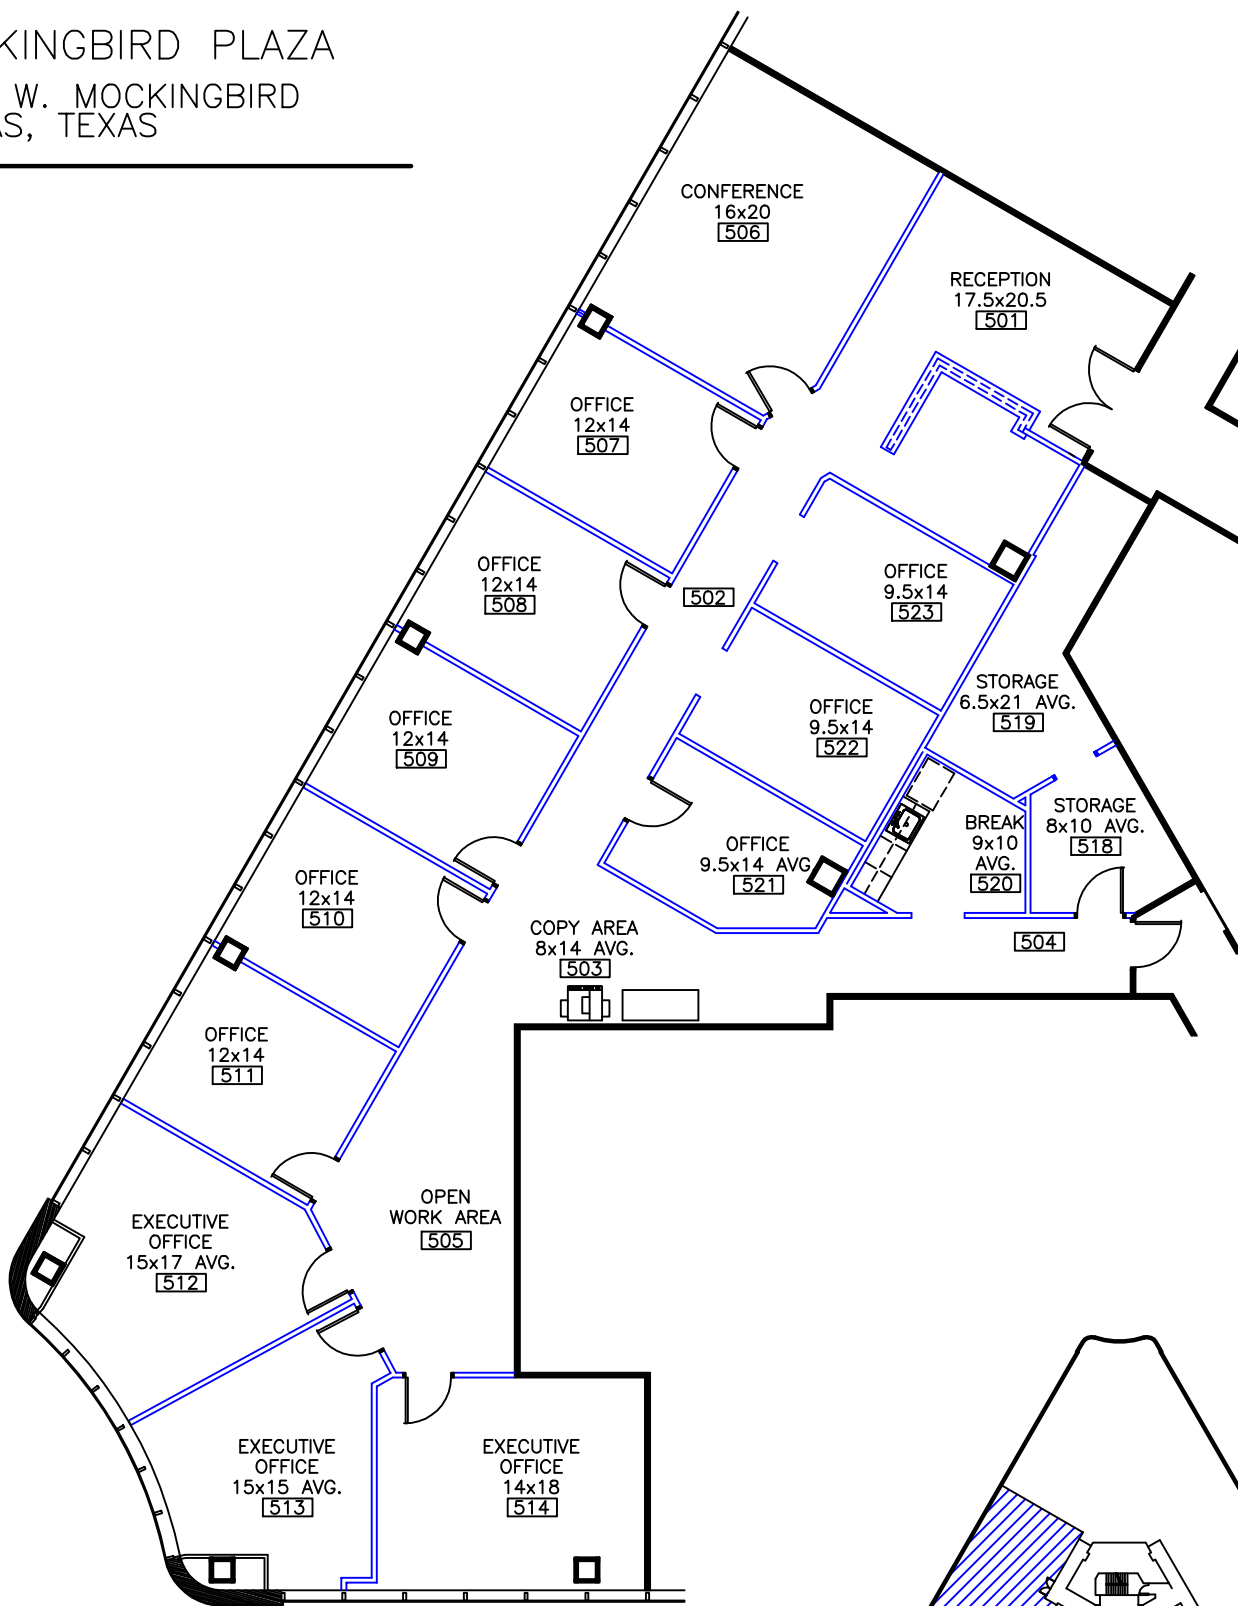

ONE
MOCKINGBIRD PLAZA

1420 W. MOCKINGBIRD
DALLAS, TEXAS

NORTH

OFFICE PLAN, SUITE 500

NO SCALE

EXISTING

NOTE: ALL ROOM DIMENSIONS ARE APPROXIMATE

4,288 RENTABLE SQ FT

KEY PLAN - 5TH FLOOR

NO SCALE